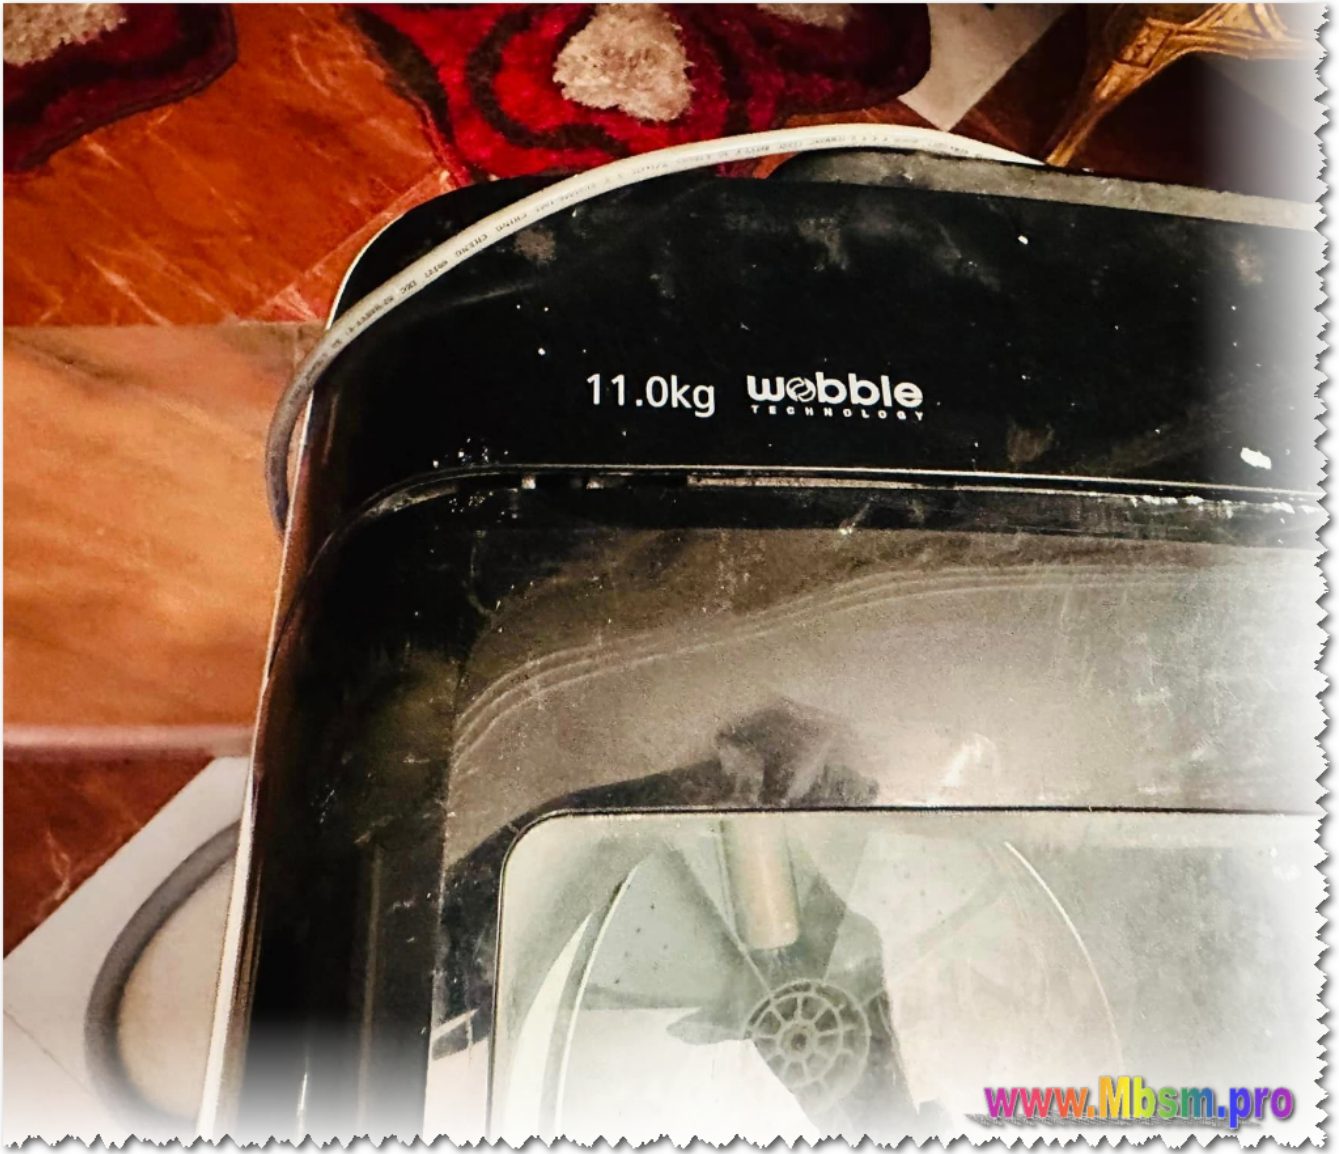

IPX4

220V -50Hz

480W

MODEL NO. : WA11F5S4

MAXIMUM DRY MASS OF TEXTILES: 11.0kg

MAXIMUM WATER LEVEL:

PPROVAL NO.

MADE IN THAILAND

THIS MODEL IS ONLY FOR EGYPT MARKET

WA11F5S4UWA/AS

www.Mbsm.pro

WASHING MACHINE 

Ratio	220V ~50Hz	480W
-------	------------	------

IPX4 MODEL NO. : WA11F5S4
MAXIMUM DRY MASS OF TEXTILES : 11.0kg
MAXIMUM WATER LEVEL :